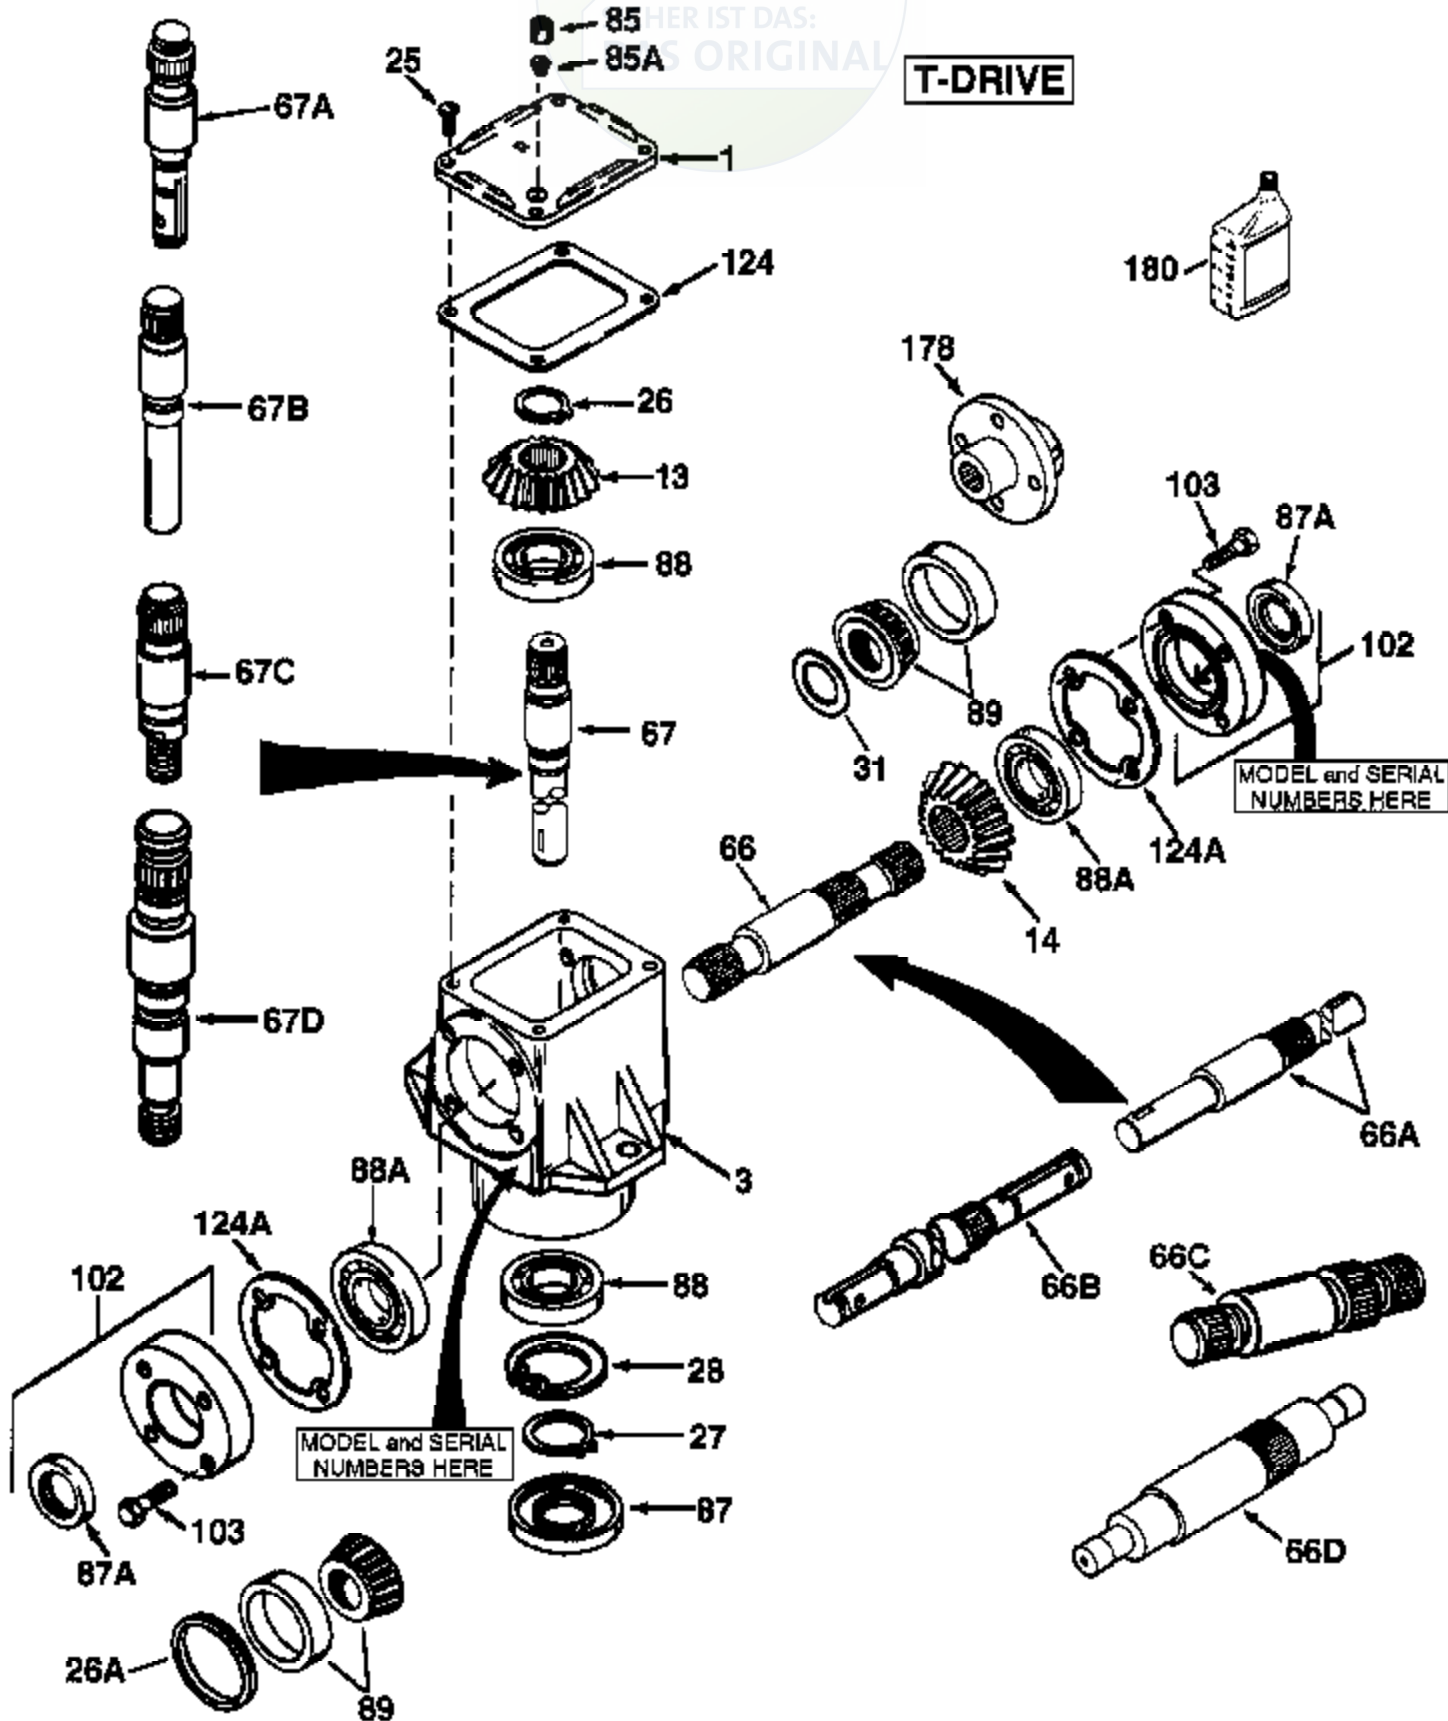

# JOIST

WER IST DAS:  
ORIGINAL

## T-DRIVE

Ref #	Part Number	Qty	Description
1	772067	1	Right Angle Drive Head Cover
3	770117	1	T-Drive Housing
13	778348	1	Bevel Gear (15 teeth-steel)
14	778347	1	Bevel Gear (18 teeth-steel)
25	792025	4	Screw, 10-24 x 1/2"
26	788018	1	Retaining Ring
27	788079	1	Retaining Ring
28	788080	1	Retaining Ring
66	776072A	1	Input Shaft (5-3/4" long)
67D	776427	1	Output Shaft (5.047" long)
85	792039	1	Pipe Plug, 1/8-27
87	788081	1	Oil Seal 31/32"
87A	788031	2	Oil Seal 7/8"
88A	780034	2	Ball Bearing 7/8" ID
88	780174	2	Ball Bearing .9838 ID
102	786029	2	Retainer Cap & Seal (Incl. 87A & 103)
103	792026	8	Bolt, 1/4-20 x 7/8"
124	788028	1	Gasket
124A	788030B	2	Retainer Gasket

1000-1600-076A Page 2 of 2

Peerless